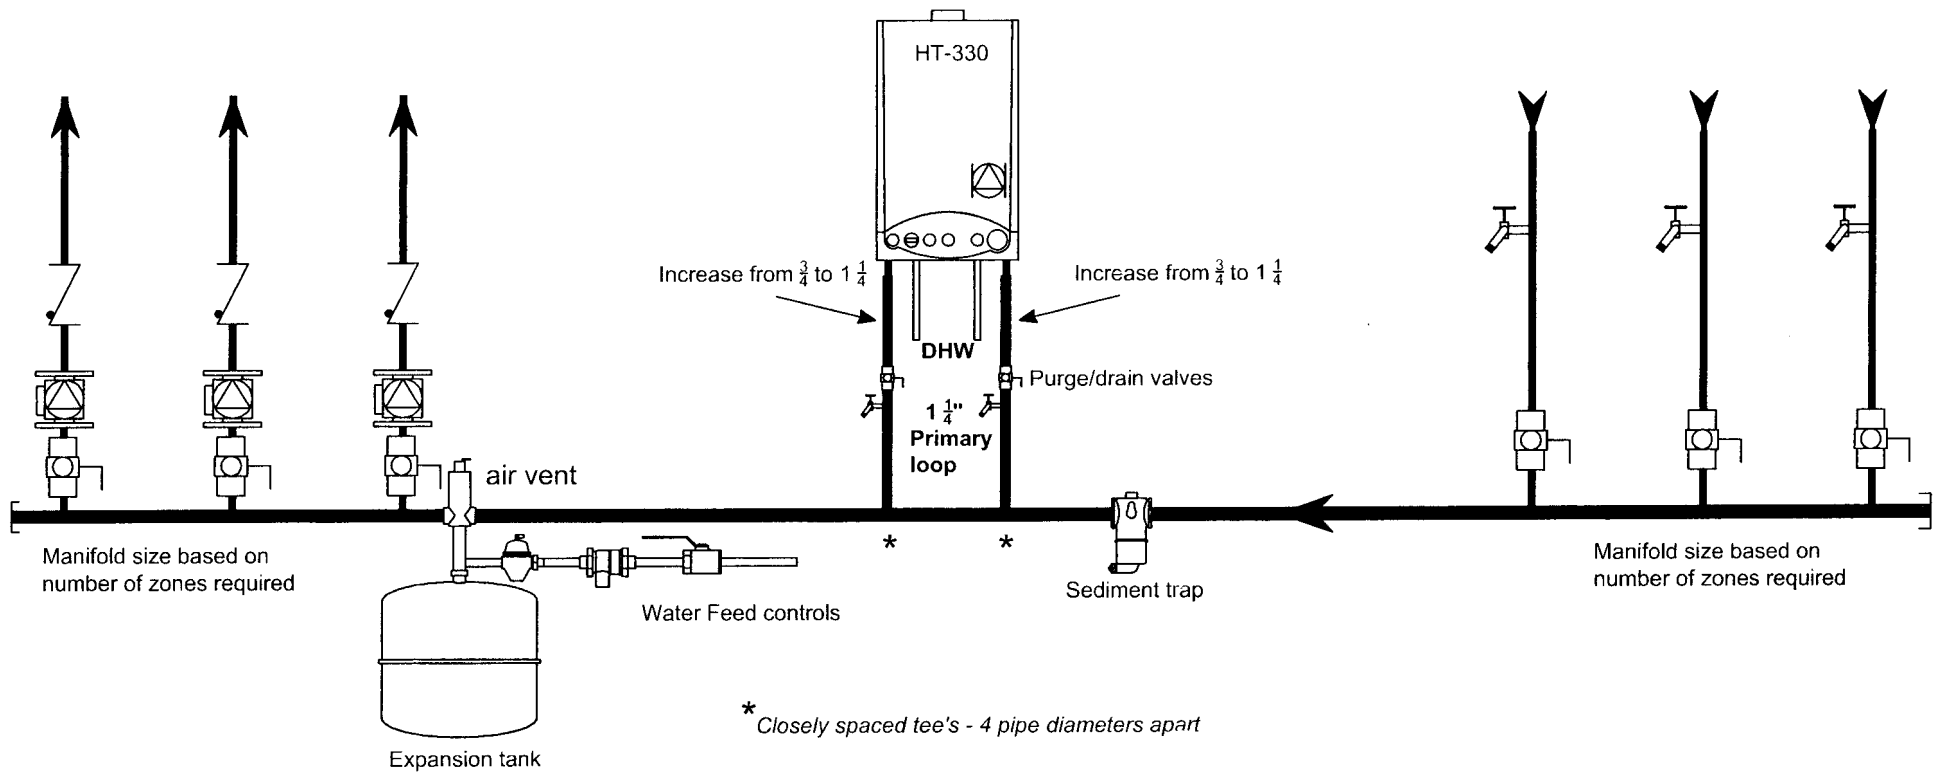

Mascot 330 -Hydronic piping -Heating zones piped with Zone pumps

NOTE: Expansion tank required only if system volume is over 24 gallons